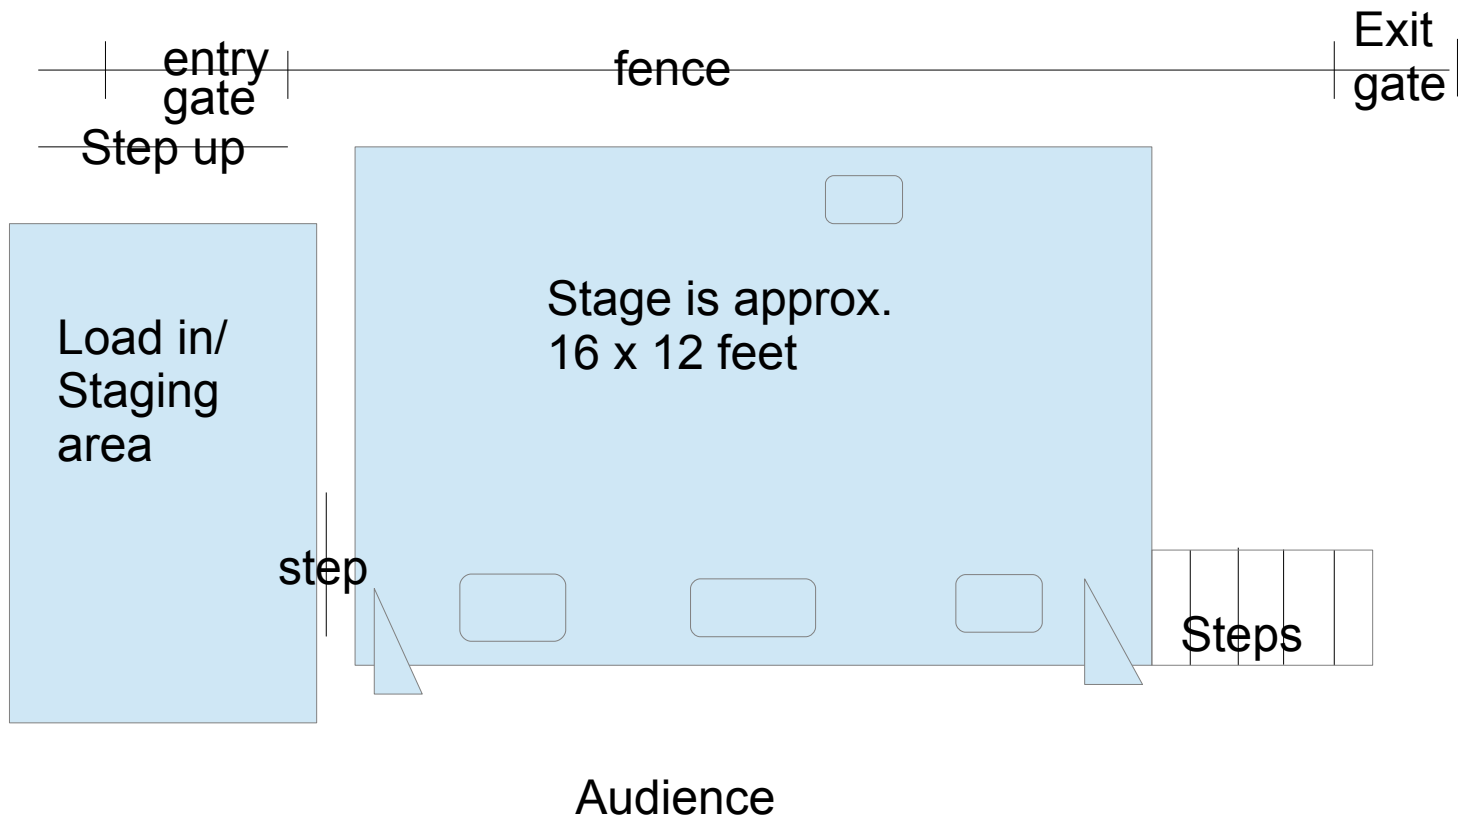

# Slim's Last Chance Outdoor Stage

 -wedges

The stage is covered.  
We have all necessary mics,  
stands and cables.

 - mono  
sidefills

There are 5 monitor mixes.  
4 wedge mixes and a mono sidefill mix.  
Mains are 3-way- McCauley iDesign  
ID1-112-90 with AC288 subs.  
FOH is a Behringer X18Air that is  
iPad controlled.