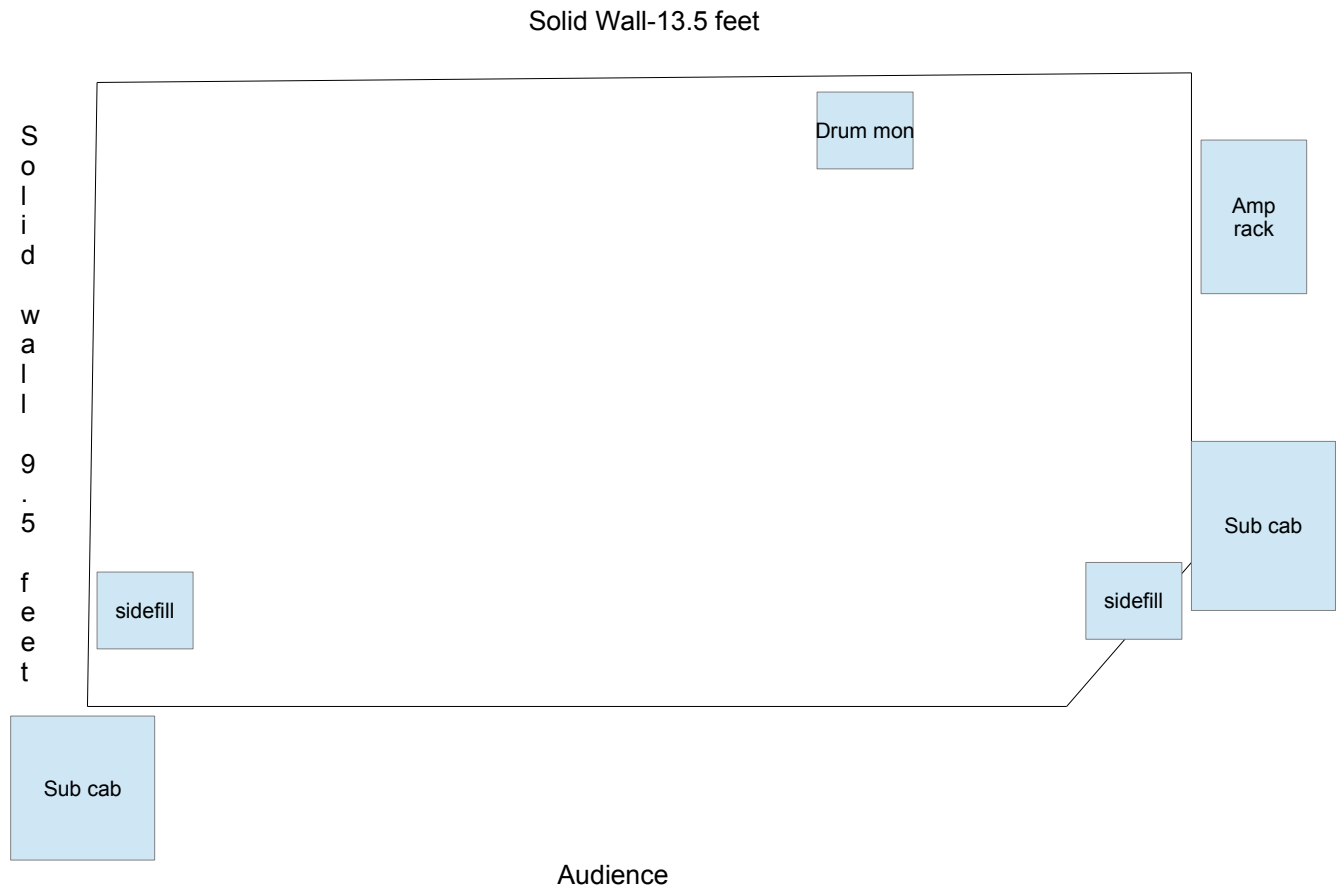

## Slim's Last Chance Indoor stage & PA

The indoor PA at Slim's Last Chance is:  
Yamaha SA2112 top cabinets. McCauleyAC215 subs  
Power amps are Mackie and Behringer.  
Console is a Behringer Xenyx XL2400.  
There are 2 monitor mixes on stage – sidefills and a drum monitor.  
The sidefills are Mackie C300 cabs. The drum monitor is a Behringer B215 powered cabinet.  
Sidefills and top cabinets are hung from the ceiling.  
It is a 16 channel snake.  
The stage is approximately 7 inches tall.  
We provide all necessary mics, stands and PA cables.  
We also have an 8'x8' projector screen available on the back wall of the stage. We can play DVD's with our projector or it has a VGA input.  
Load in is through either the front (flat) or the back door (short stairway). We have a drum rug.  
There is a small area for gear storage next to the pool table and the railing. Please keep the aisles clear.  
The stage is small, the room is small so please be gentle with your Stage volume. *Thanks!*

————— Mix position —————▶